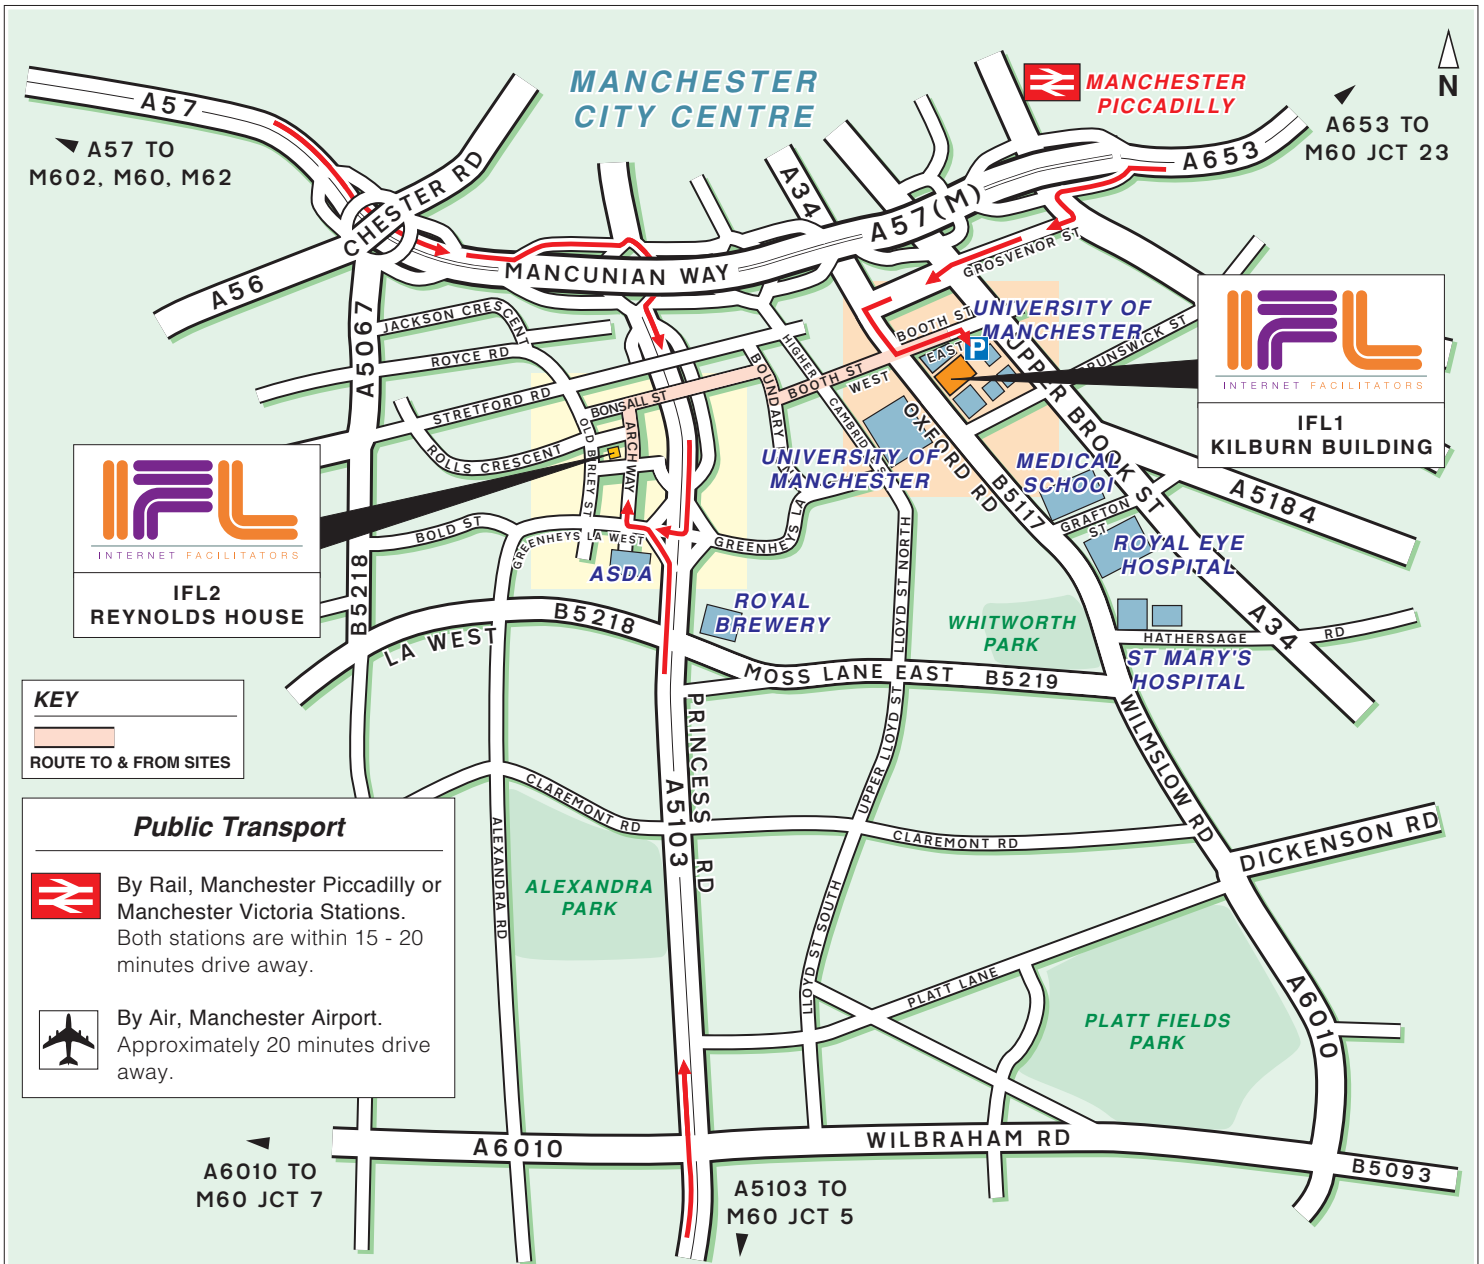

INTERNET FACILITATORS

IFL2
Reynolds House
Manchester Technopark
Archway
Manchester M15 5RN

Tel: +44 (0)161 275 7032
Fax: +44 (0)161 275 6040

info@internetcf.co.uk

www.internetcf.co.uk

Tel: +44 (0)161 275 1100
Fax: +44 (0)161 209 8427

IFL2
REYNOLDS HOUSE

IFL1
KILBURN BUILDING

KEY

ROUTE TO & FROM SITES

Public Transport

By Rail, Manchester Piccadilly or Manchester Victoria Stations. Both stations are within 15 - 20 minutes drive away.

By Air, Manchester Airport. Approximately 20 minutes drive away.